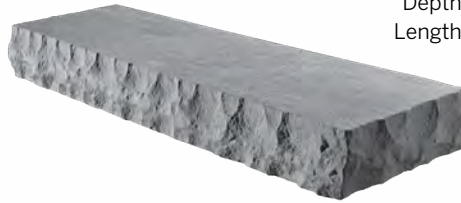

York 60" Step

DESCRIPTION: Step
CODE: 2450
TEXTURE: Limestone surface with chiseled edges

PALLET OVERVIEW 2450

Specifications per pallet	Imperial	Metric
Cubing: 6 units	30 lin. ft.	9.14 lin. m
Weight	2810 lbs	1275 kg
Number of rows	2	
	15 lin. ft./row	4.57 lin. m/row

A

Unit dimensions	in	mm	Units/pallet
Height	6	152	6 units
Depth	15	381	
Length	60	1524	

NOTES

York is a single sided step chiseled on 3 sides.

STEPS, CAPS & OVERLAY SYSTEM

- 25** riviera
245025
- 37** rock garden brown
245037
- 43** chocolate brown
245043
- 47** baja beige
245047